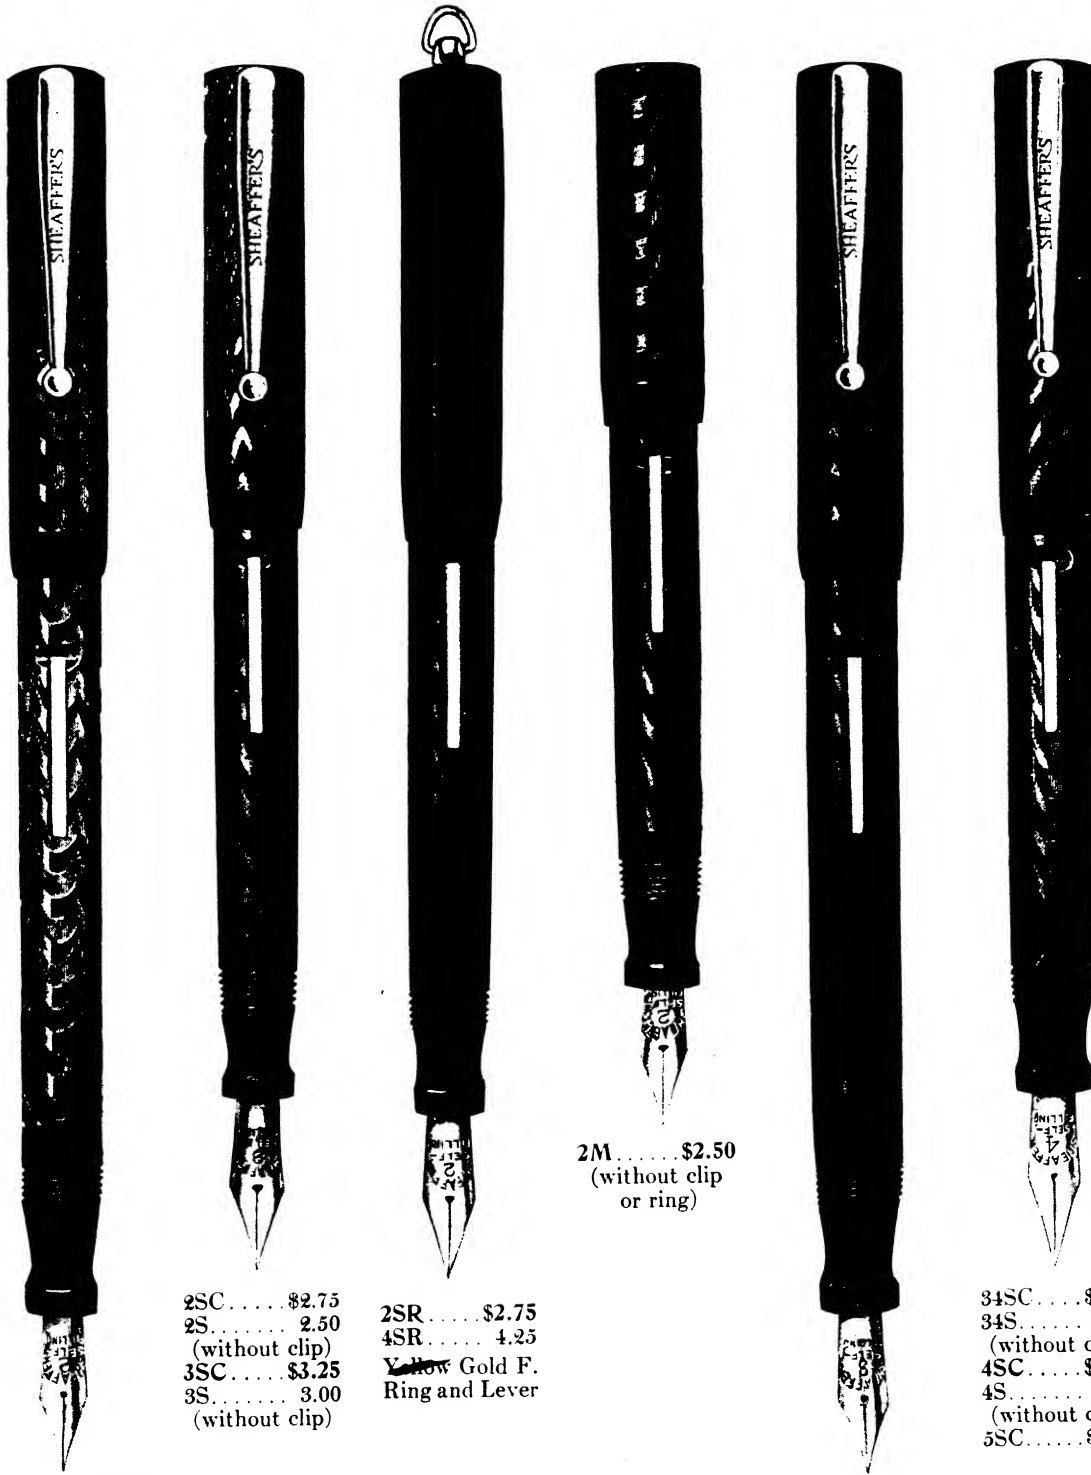

Sheaffer's Regular Line Fountain Pens

2C $2.75
2 ..... 2.50
(without clip)
3C $3.25
3 ..... 3.00
(without clip)

2SC $2.75
2S 2.50
(without clip)
3SC $3.25
3S 3.00
(without clip)

2SR $2.75
4SR 4.25
Y-Flow Gold F.
Ring and Lever

2M $2.50
(without clip
or ring)

34C $3.75
34 ..... 3.50
(without clip)
4C $4.25
5C 5.25

34SC $3.75
34S 3.50
(without clip)
4SC $4.25
4S 4.00
(without clip)
5SC $5.25

Above Pens Furnished in Points for All Grades of Fineness
To Insure Writing Satisfaction Use Sheaffer's "Skrip."